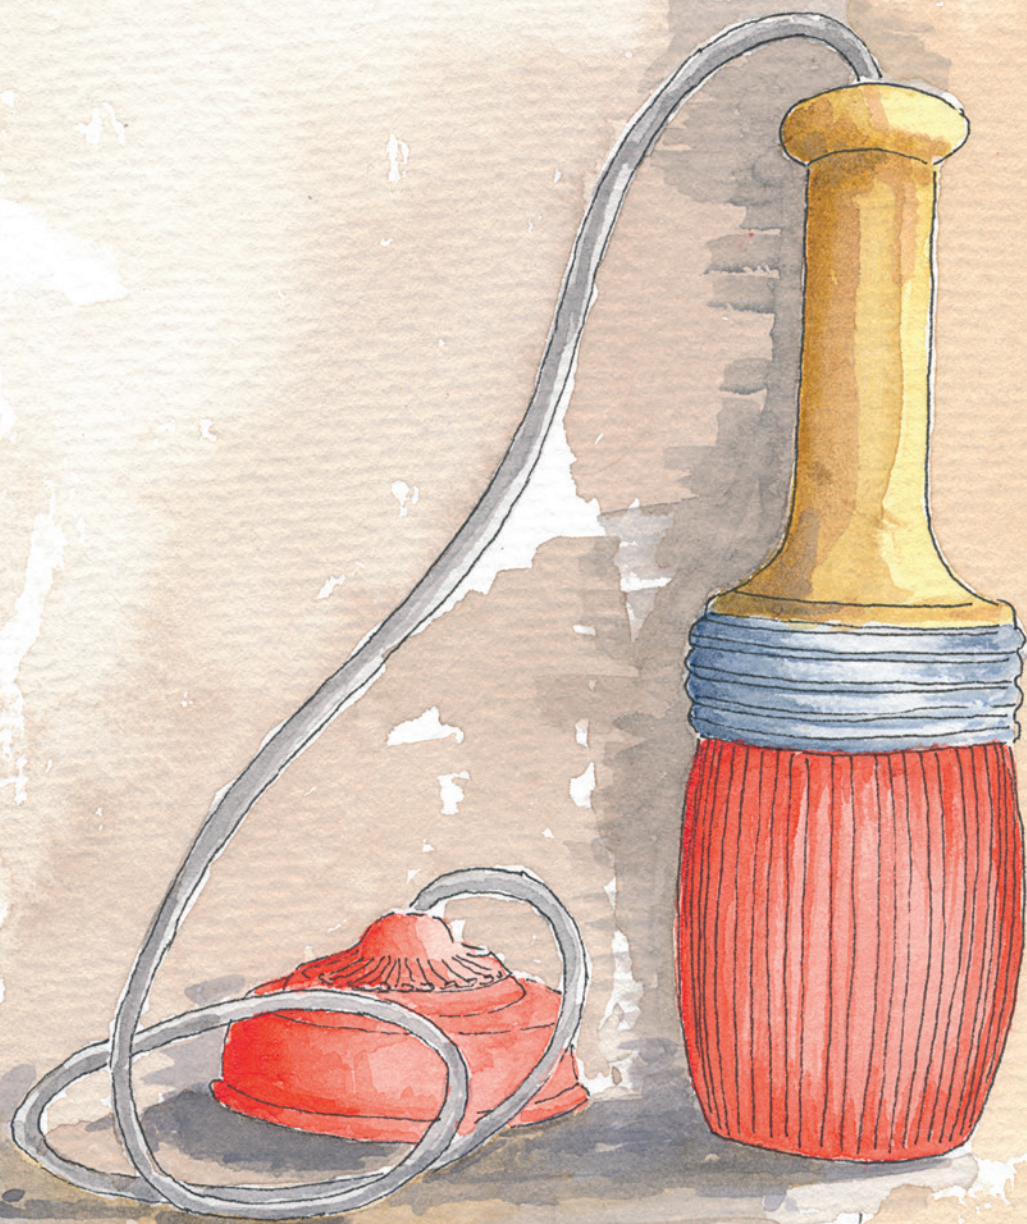

H. BERNARDI